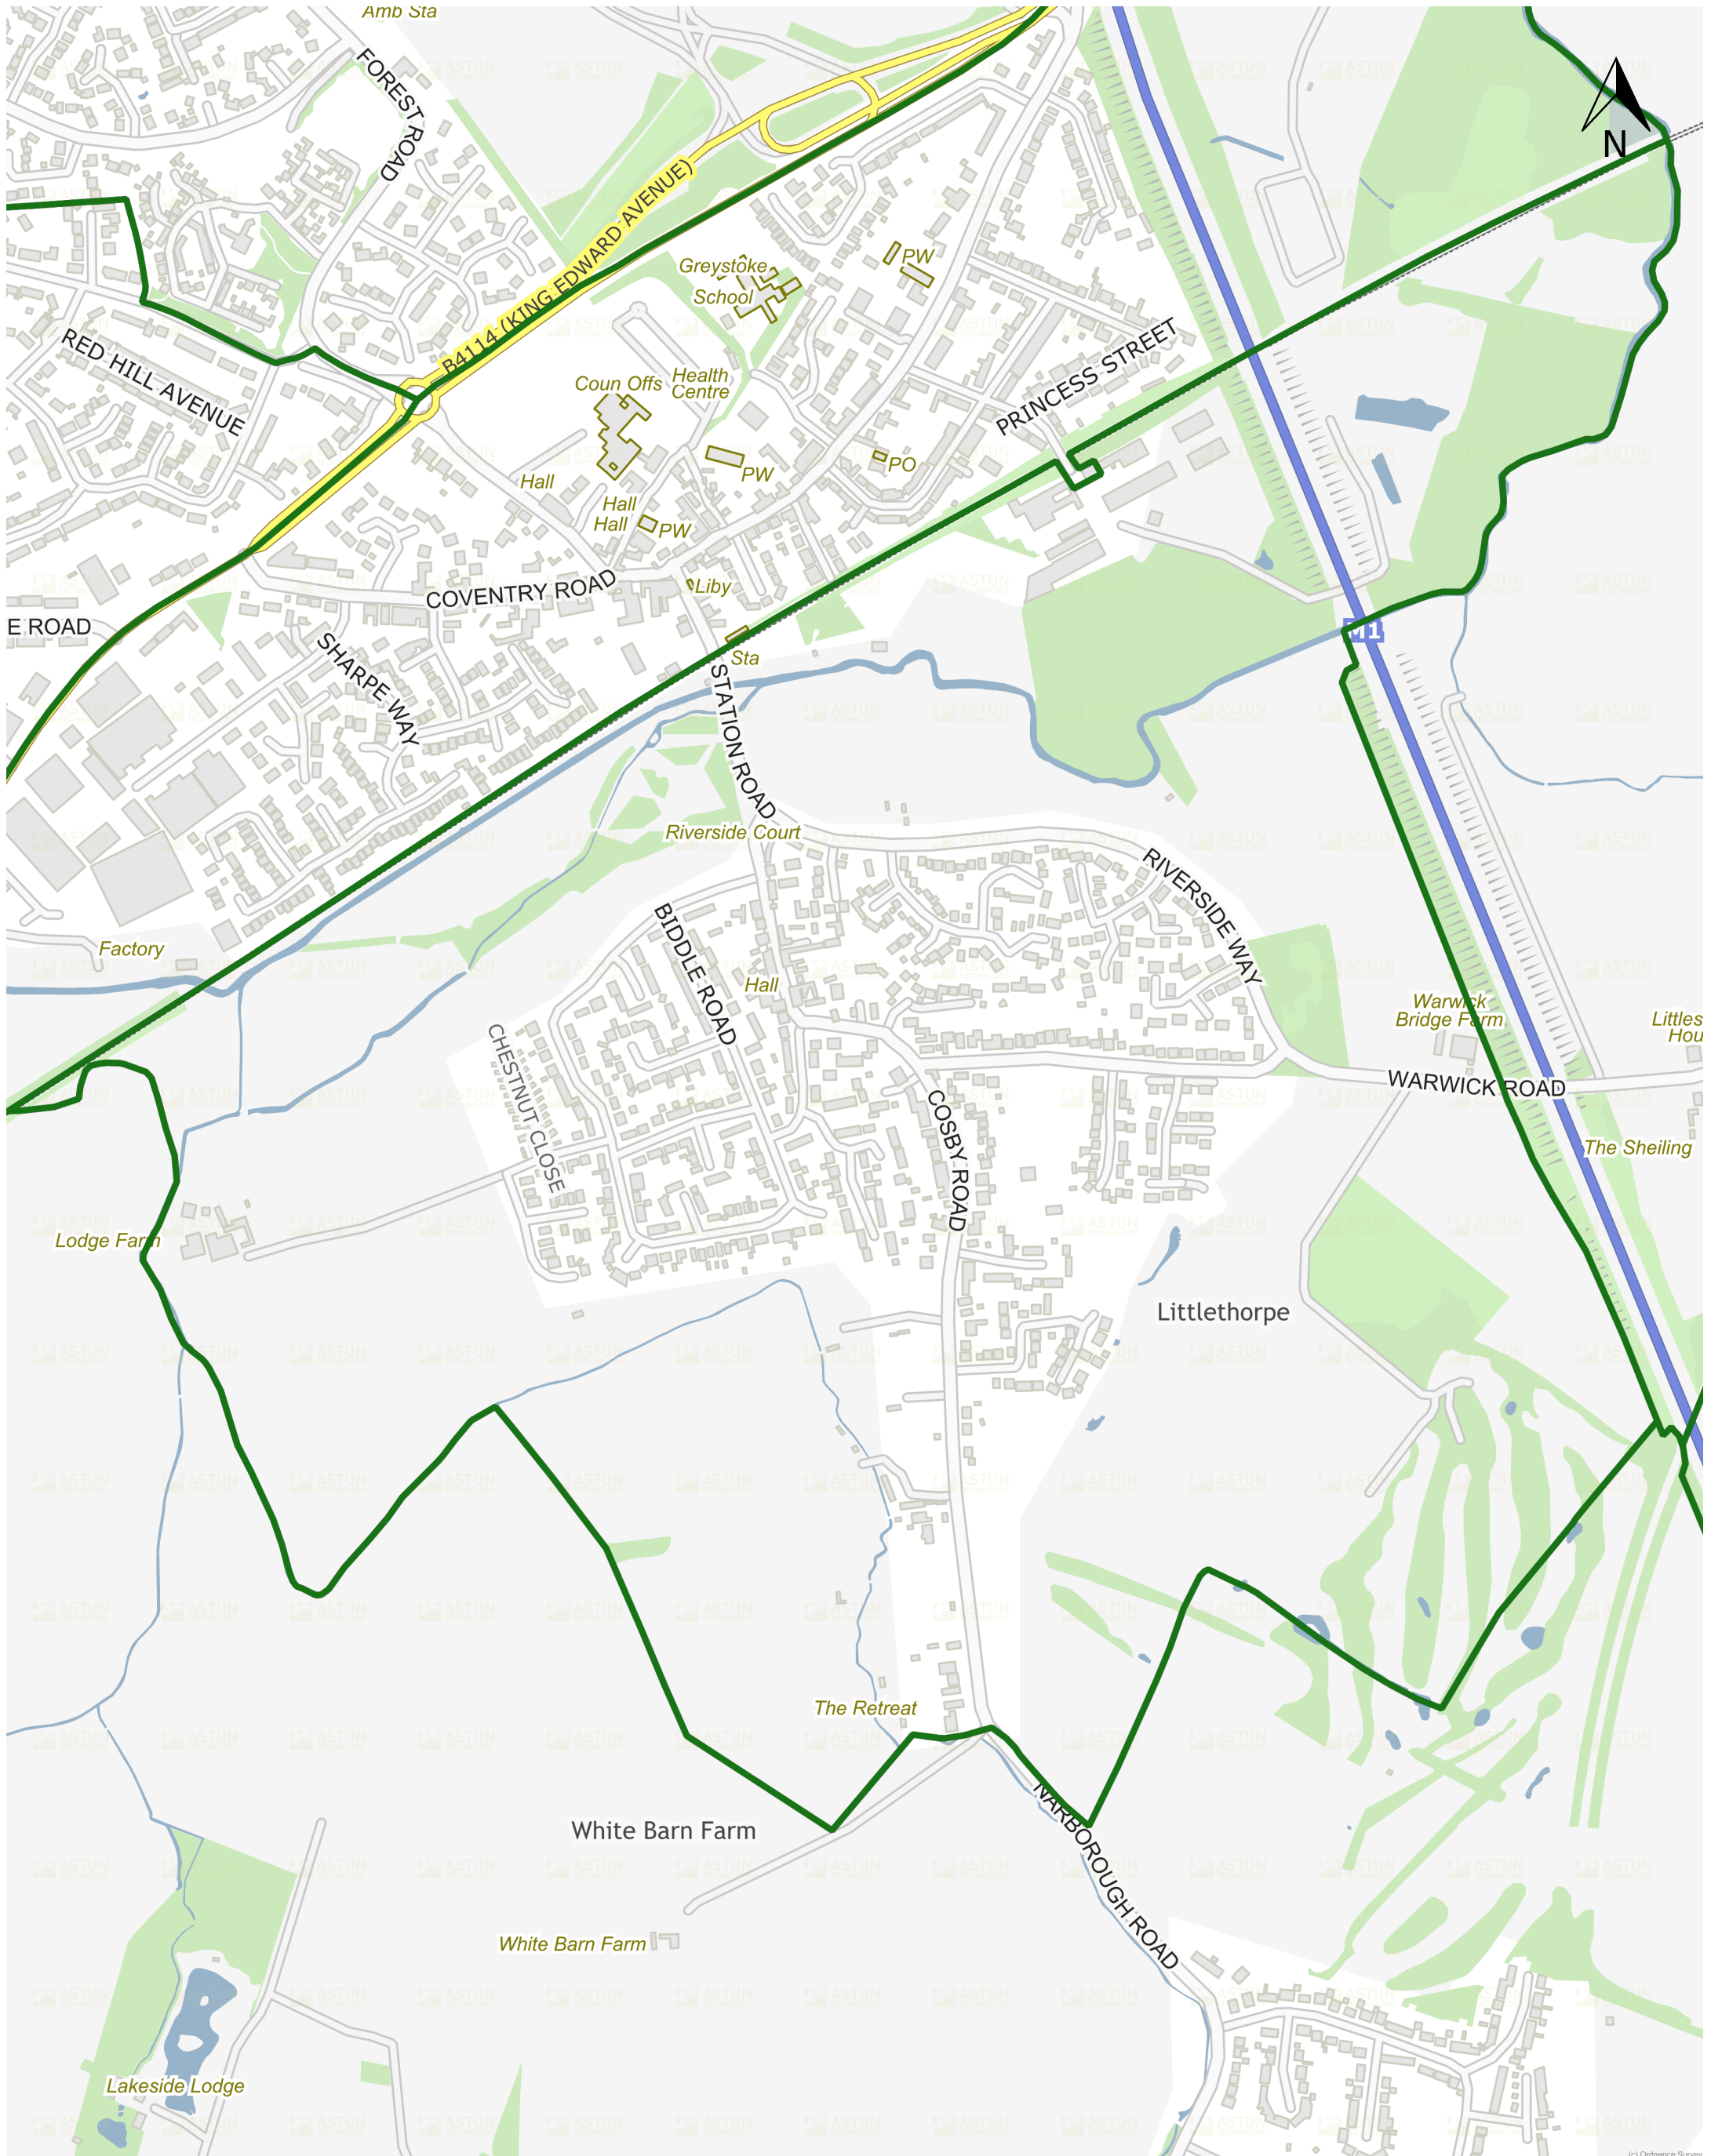

# Polling District Map: AA

© Crown copyright and database rights 2023 Ordnance Survey 100018176

- i) You are granted a non-exclusive, royalty free, revocable licence solely to view the Licensed Data for non-commercial purposes for the period during which Blaby District Council makes it available;
- ii) you are not permitted to copy, sub-license, distribute, sell or otherwise make available the Licensed Data to third parties in any form; and
- iii) third party rights to enforce the terms of this licence shall be reserved to Ordnance Survey