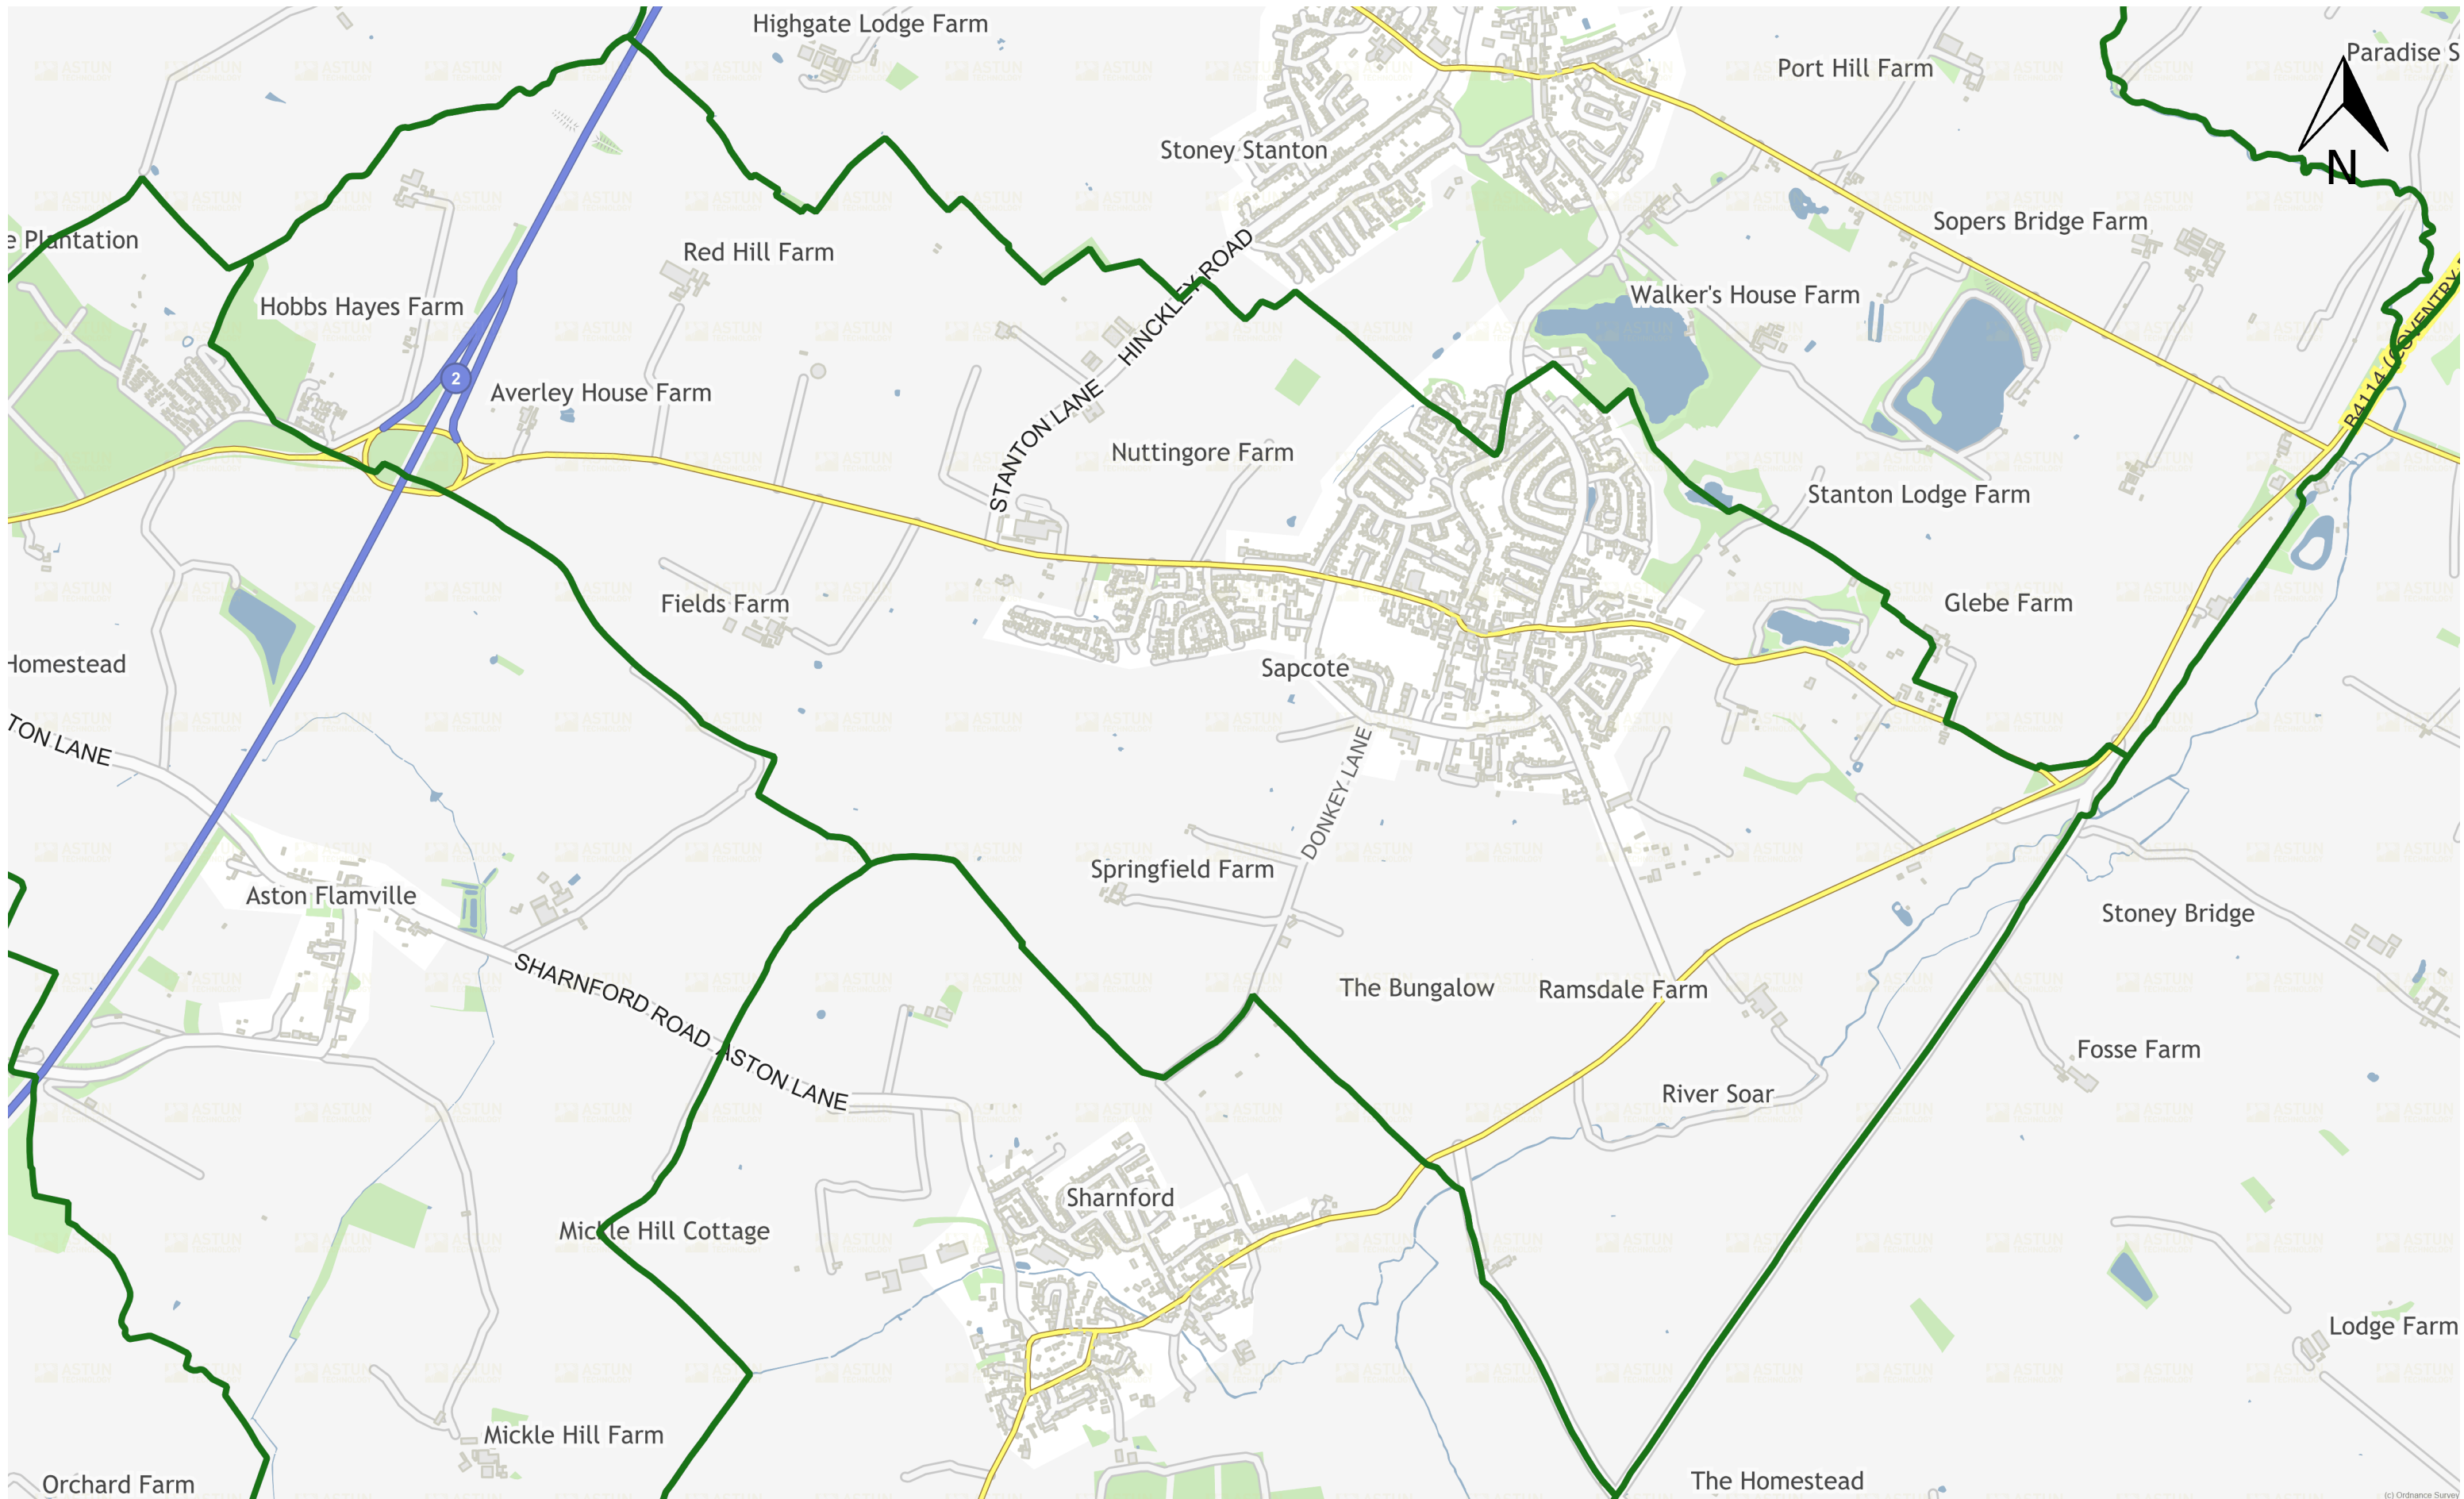

Polling District Map: AE

© Crown copyright and database rights 2023 Ordnance Survey 100018176

- i) You are granted a non-exclusive, royalty free, revocable licence solely to view the Licensed Data for non-commercial purposes for the period during which Blaby District Council makes it available;
- ii) you are not permitted to copy, sub-license, distribute, sell or otherwise make available the Licensed Data to third parties in any form; and
- iii) third party rights to enforce the terms of this licence shall be reserved to Ordnance Survey